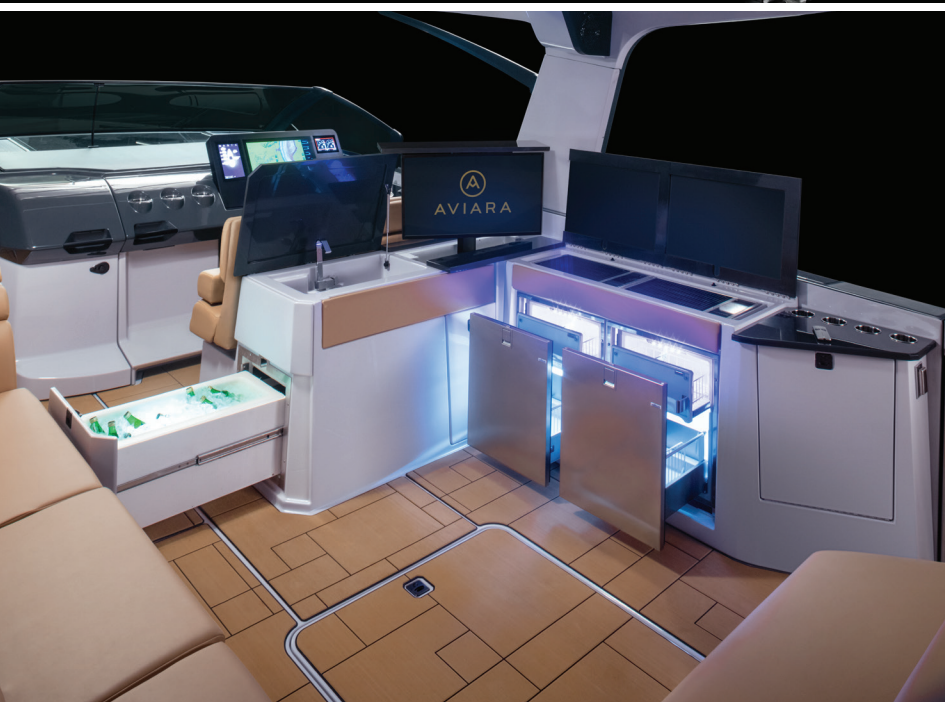

# AV40

Introducing Aviara's 40' luxury day boat:  
The fusion of progressive style and effortless comfort.  
The balance of ultimate control and freedom on the water.

AVIARABOATS.COM

MODEL SPECS

LENGTH OVERALL - STERNDRIVE .....	40'7"	BEAM.....	12' 3"
LENGTH OVERALL - OUTBOARD .....	42'3"	BRIDGE CLEARANCE .....	9'9" (w/o radar)
WEIGHT (DRY) - STERNDRIVE.....	~23,800lbs	DEADRISE .....	19 degrees
WEIGHT (DRY) - OUTBOARD.....	~23,800lbs	FUEL CAPACITY.....	357
DRAFT - DRIVES UP.....	2'10"	WATER CAPACITY.....	53 Gal
DRAFT - STERNDRIVE DOWN .....	3'8"	HOLDING TANK CAPACITY .....	32 Gal
DRAFT - OUTBOARD DOWN .....	3'10"	WEIGHT CAPACITY .....	YACHT CERTIFIED

Mercury Vessel View (7" Simrad - OB Only).....

Surface Touch Glass Switches.....

Steering Wheel, Italian Crafted - Color Coordinated.....

Electric Hydraulic Steering w/ Tilt Helm.....

**KLIPSCH PREMIUM AUDIO**

**CABIN**

A/V System (43" LED TV, Soundbar, 400W inverter).....

Cabin and Helm HVAC.....

Convertible L-Shaped Lounge Seating Into Berth.....

Flooring and Stair Treads - Wood.....

Generator - 7.5KW (Gas).....