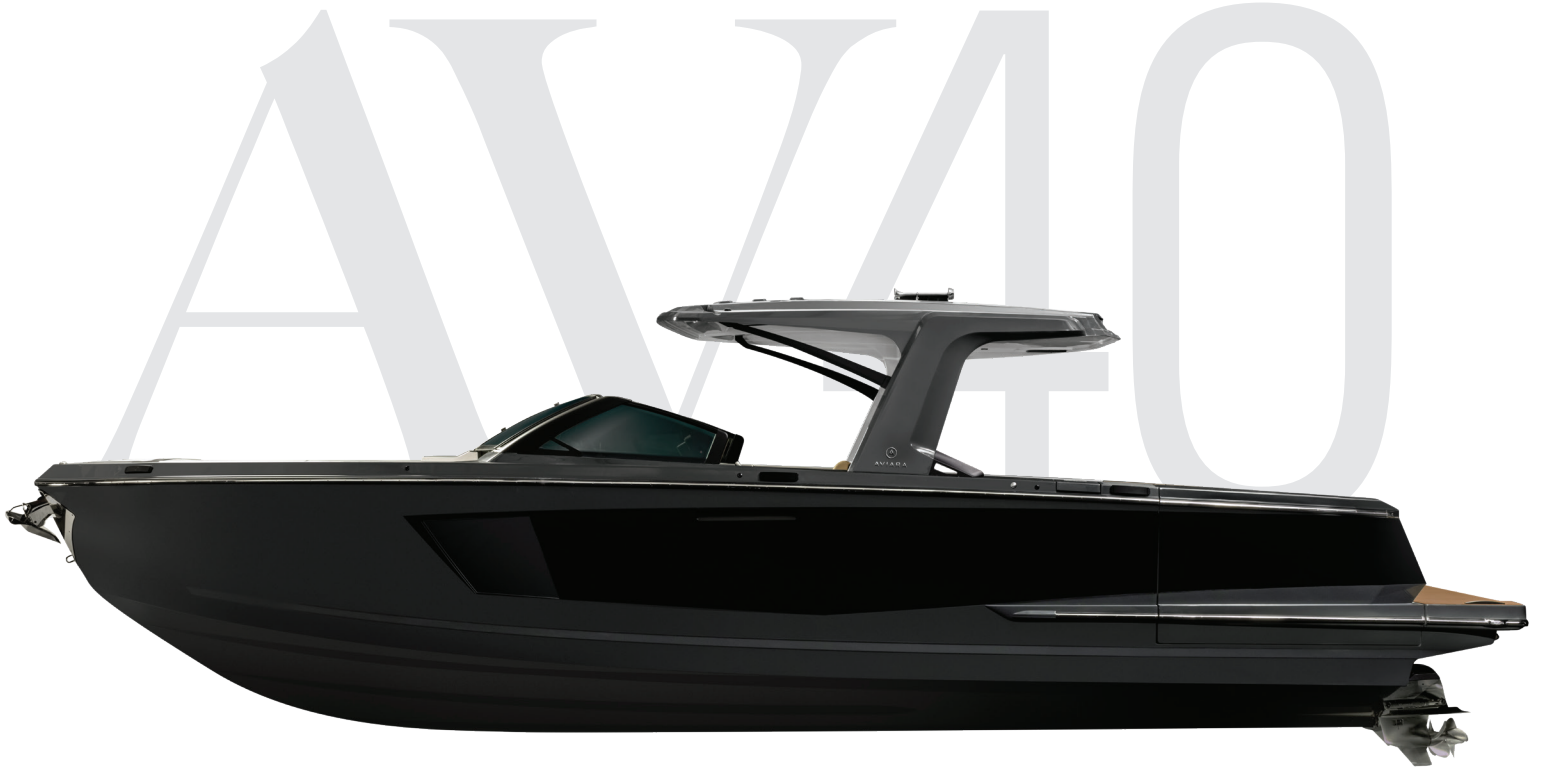

# AV40

Introducing Aviara's 40' luxury day boat:  
The fusion of progressive style and effortless comfort.  
The balance of ultimate control and freedom on the water.

AVIARABOATS.COM

MODEL SPECS

LENGTH OVERALL - STERNDRIVE .....	40'7"	BEAM.....	12' 3"
LENGTH OVERALL - OUTBOARD .....	42'3"	BRIDGE CLEARANCE .....	9'9" (w/o radar)
WEIGHT (DRY) - STERNDRIVE.....	~23,800lbs	DEADRISE .....	19 degrees
WEIGHT (DRY) - OUTBOARD.....	~23,800lbs	FUEL CAPACITY.....	357
DRAFT - DRIVES UP.....	2'10"	WATER CAPACITY.....	53 Gal
DRAFT - STERNDRIVE DOWN .....	3'8"	HOLDING TANK CAPACITY .....	32 Gal
DRAFT - OUTBOARD DOWN .....	3'10"	WEIGHT CAPACITY .....	YACHT CERTIFIED